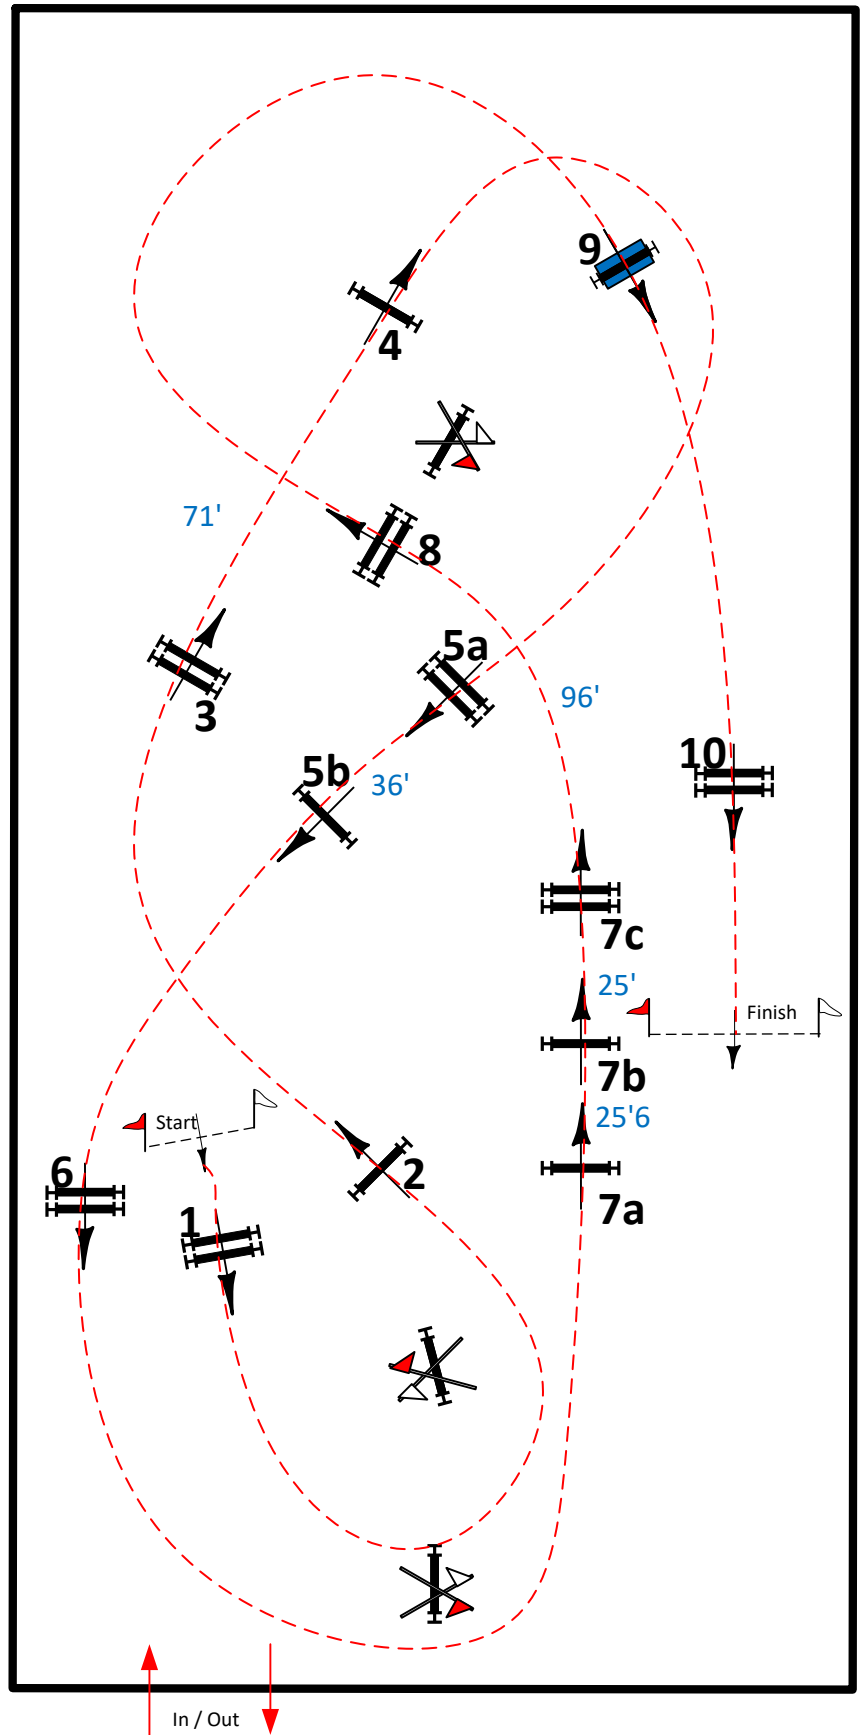

Pine Top Farm Horse Trials 2017

CIC 1 STAR

Distance: 445m

Speed: 350mpm

Time Allowed: 77 Secs

Time Limit: 154 Secs

Judge

In / Out