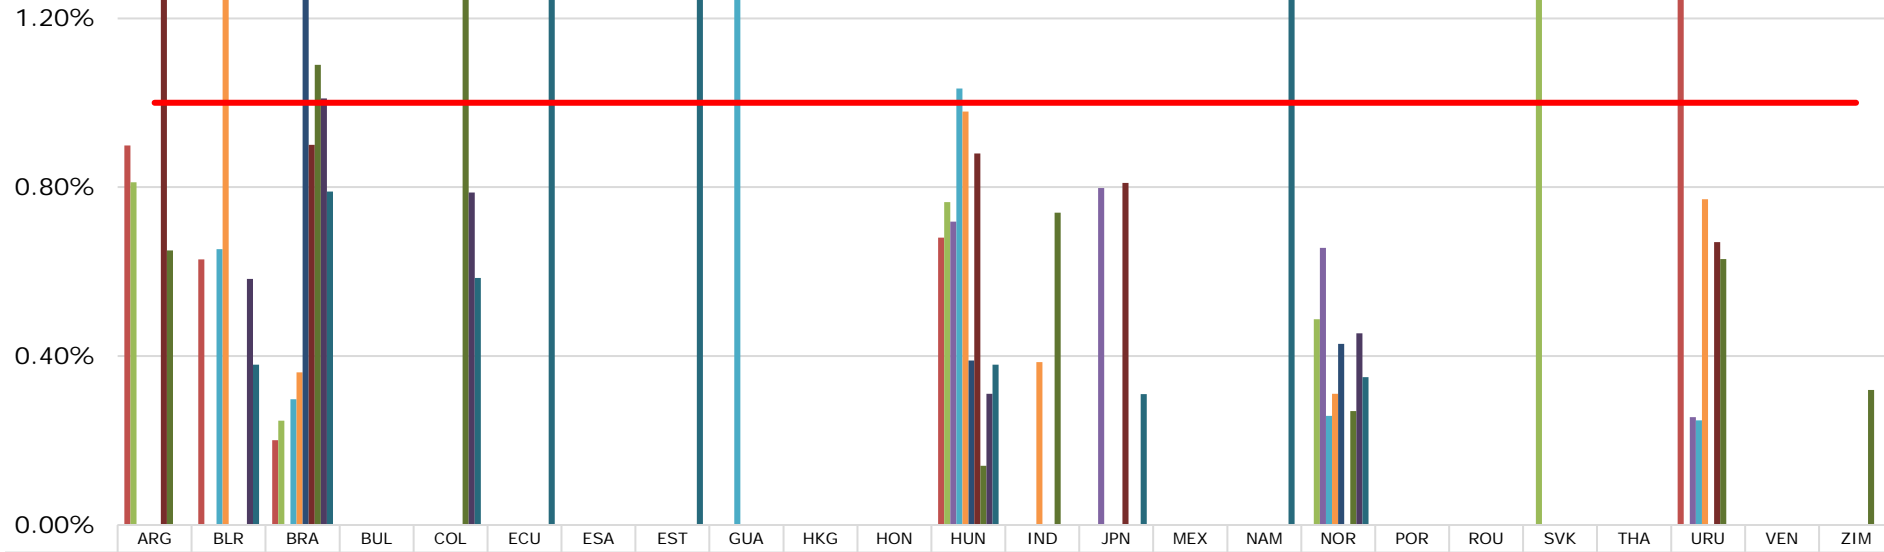

Horse falls (as a percentage of starters)

NFs with less than 1,000 starters in 2024

FEI 1.00%
in 2024

	ARG	BLR	BRA	BUL	COL	ECU	ESA	EST	GUA	HKG	HON	HUN	IND	JPN	MEX	NAM	NOR	POR	ROU	SVK	THA	URU	VEN	ZIM
2015	0.90%	0.63%	0.20%	0.00%	0.00%	0.00%	0.00%		0.00%	0.00%	0.00%	0.68%	0.00%	0.00%	0.00%	0.00%	0.00%	0.00%		0.00%	0.00%	1.59%	0.00%	
2016	0.81%	0.00%	0.25%	0.00%	0.00%	0.00%	0.00%		0.00%	0.00%	0.00%	0.76%	0.00%	0.00%	0.00%	0.00%	0.49%	0.00%		1.54%	0.00%	0.00%	0.00%	
2017	0.00%	0.00%	0.00%	0.00%	0.00%	0.00%	0.00%		0.00%	0.00%	0.00%	0.72%	0.00%	0.80%	0.00%	0.00%	0.66%	0.00%		0.00%	0.00%	0.26%	0.00%	
2018	0.00%	0.65%	0.30%	0.00%	0.00%	0.00%	0.00%		2.05%	0.00%	0.00%	1.03%	0.00%	0.00%	0.00%	0.00%	0.26%	0.00%		0.00%	0.00%	0.25%	0.00%	
2019	0.00%	1.91%	0.36%	0.00%	0.00%	0.00%	0.00%		0.00%	0.00%	0.00%	0.98%	0.39%	0.00%	0.00%	0.00%	0.31%	0.00%		0.00%	0.00%	0.77%	0.00%	0
2020	0.00%	0.00%	1.36%	0.00%	0.00%	0.00%	0.00%		0.00%	0.00%	0.00%	0.39%	0.00%	0.00%	0.00%	0.00%	0.43%	0.00%		0.00%	0.00%	0.00%	0.00%	
2021	6.25%	0.00%	0.90%	0.00%	0.00%	0.00%	0.00%		0.00%	0.00%	0.00%	0.88%		0.81%	0.00%	0.00%	0.00%	0.00%		0.00%	0.00%	0.67%	0.00%	0
2022	0.65%		1.09%	0.00%	2.53%	0.00%			0.00%	0.00%		0.14%	0.74%	0.00%			0.27%	0.00%	0.00%	0.00%	0.63%		0.32%	
2023		0.58%	1.01%	0.00%	0.79%					0.00%		0.31%					0.45%	0.00%						
2024		0.38%	0.79%	0.00%	0.58%	2.38%		1.44%		0.00%	0.00%	0.38%		0.31%		5.26%	0.35%	0.00%						
FEI	1.00%	1.00%	1.00%	1.00%	1.00%	1.00%	1.00%	1.00%	1.00%	1.00%	1.00%	1.00%	1.00%	1.00%	1.00%	1.00%	1.00%	1.00%	1.00%	1.00%	1.00%	1.00%	1.00%	1.00%