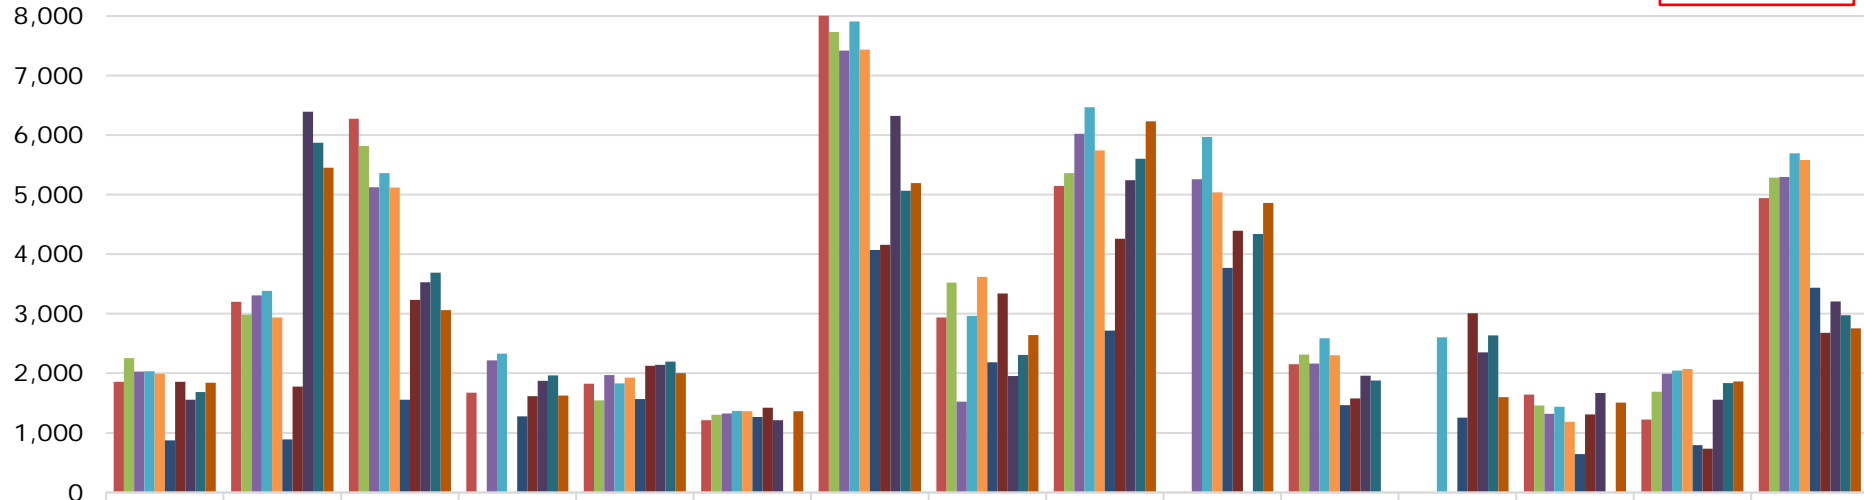

[Eventing / Risk Management / Seminars 2025-2026](#)

14 January 2025

Number of starters

NFs with more than 6,500 starters in 2024

FEI 19,630
in 2024

Number of starters

NFs with more than 1,000 starters in 2024

FEI 19,630
in 2024

	AUT	BEL	CAN	CZE	ESP	FIN	IRL	ITA	NED	NZL	POL	RSA	RUS	SUI	SWE
2015	1,860	3,201	6,276	1,673	1,823	1,215	8,878	2,939	5,147		2,155		1,641	1,225	4,942
2016	2,256	2,988	5,817		1,544	1,306	7,731	3,525	5,359		2,312		1,458	1,691	5,284
2017	2,028	3,308	5,124	2,218	1,973	1,327	7,418	1,522	6,023	5,256	2,165		1,318	1,991	5,295
2018	2,035	3,381	5,360	2,333	1,830	1,369	7,909	2,962	6,469	5,967	2,588	2,604	1,436	2,048	5,693
2019	1,994	2,939	5,120		1,925	1,363	7,432	3,620	5,742	5,040	2,306		1,188	2,072	5,579
2020	876	892	1,557	1,276	1,567	1,265	4,069	2,188	2,718	3,770	1,467	1,255	646	794	3,436
2021	1,856	1,779	3,232	1,617	2,127	1,421	4,158	3,343	4,260	4,392	1,579	3,006	1,307	737	2,682
2022	1,557	6,390	3,527	1,873	2,143	1,212	6,321	1,954	5,240		1,961	2,350	1,667	1,557	3,208
2023	1,684	5,873	3,692	1,965	2,195		5,063	2,307	5,604	4,340	1,880	2,634		1,836	2,973
2024	1,841	5,451	3,063	1,628	2,001	1,366	5,192	2,641	6,232	4,863		1,600	1,511	1,862	2,755