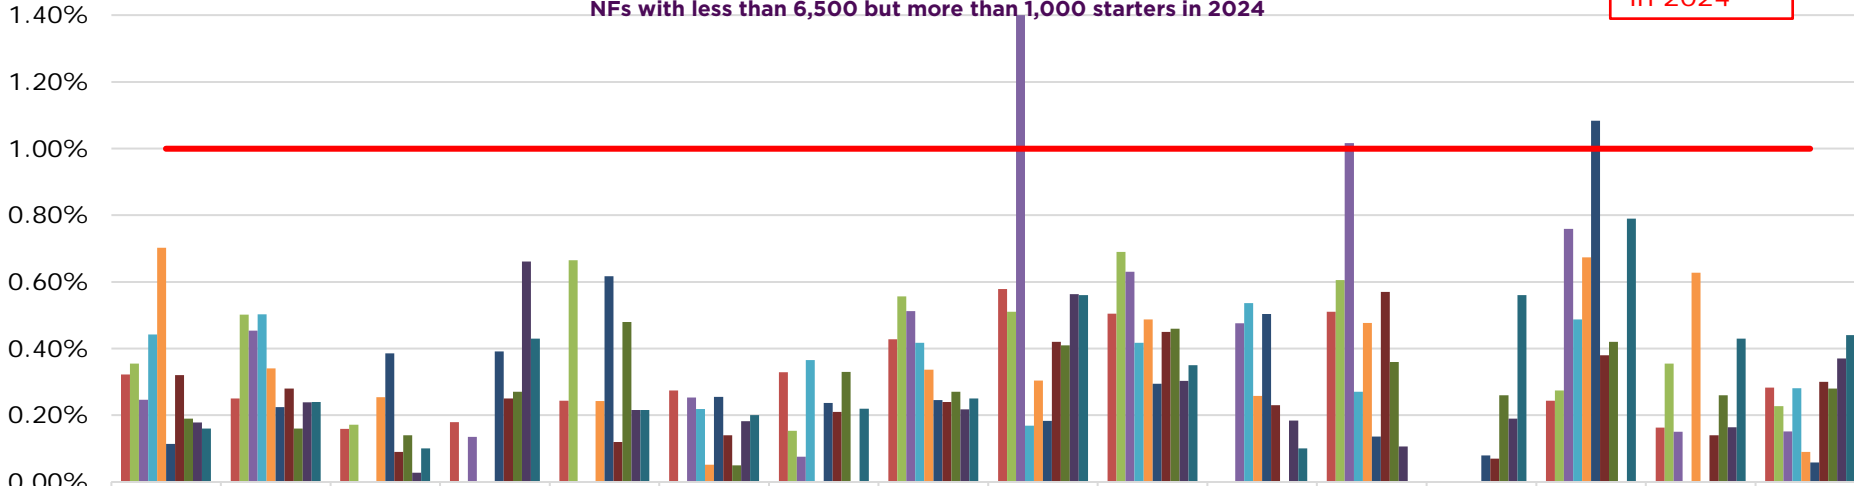

Horse falls (as a percentage of starters)

NFs with less than 6,500 but more than 1,000 starters in 2024

FEI 1.00%
in 2024

	AUT	BEL	CAN	CZE	DEN	ESP	FIN	IRL	ITA	NED	NZL	POL	RSA	RUS	SUI	SWE
2015	0.32%	0.25%	0.16%	0.18%	0.24%	0.27%	0.33%	0.43%	0.58%	0.51%	0.00%	0.51%	0.00%	0.24%	0.16%	0.28%
2016	0.35%	0.50%	0.17%	0.00%	0.66%	0.00%	0.15%	0.56%	0.51%	0.69%	0.00%	0.61%	0.00%	0.27%	0.35%	0.23%
2017	0.25%	0.45%	0.00%	0.14%	0.00%	0.25%	0.08%	0.51%	1.91%	0.63%	0.48%	1.02%	0.00%	0.76%	0.15%	0.15%
2018	0.44%	0.50%	0.00%	0.00%	0.00%	0.22%	0.37%	0.42%	0.17%	0.42%	0.54%	0.27%	0.00%	0.49%	0.00%	0.28%
2019	0.70%	0.34%	0.25%	0.00%	0.24%	0.05%	0.00%	0.34%	0.30%	0.49%	0.26%	0.48%	0.00%	0.67%	0.63%	0.09%
2020	0.11%	0.22%	0.39%	0.39%	0.62%	0.26%	0.24%	0.25%	0.18%	0.29%	0.50%	0.14%	0.08%	1.08%	0.00%	0.06%
2021	0.32%	0.28%	0.09%	0.25%	0.12%	0.14%	0.21%	0.24%	0.42%	0.45%	0.23%	0.57%	0.07%	0.38%	0.14%	0.30%
2022	0.19%	0.16%	0.14%	0.27%	0.48%	0.05%	0.33%	0.27%	0.41%	0.46%	0.00%	0.36%	0.26%	0.42%	0.26%	0.28%
2023	0.18%	0.24%	0.03%	0.66%	0.22%	0.18%		0.22%	0.56%	0.30%	0.18%	0.11%	0.19%		0.16%	0.37%
2024	0.16%	0.24%	0.10%	0.43%	0.22%	0.20%	0.22%	0.25%	0.56%	0.35%	0.10%		0.56%	0.79%	0.43%	0.44%
FEI	1.00%	1.00%	1.00%	1.00%	1.00%	1.00%	1.00%	1.00%	1.00%	1.00%	1.00%	1.00%	1.00%	1.00%	1.00%	1.00%