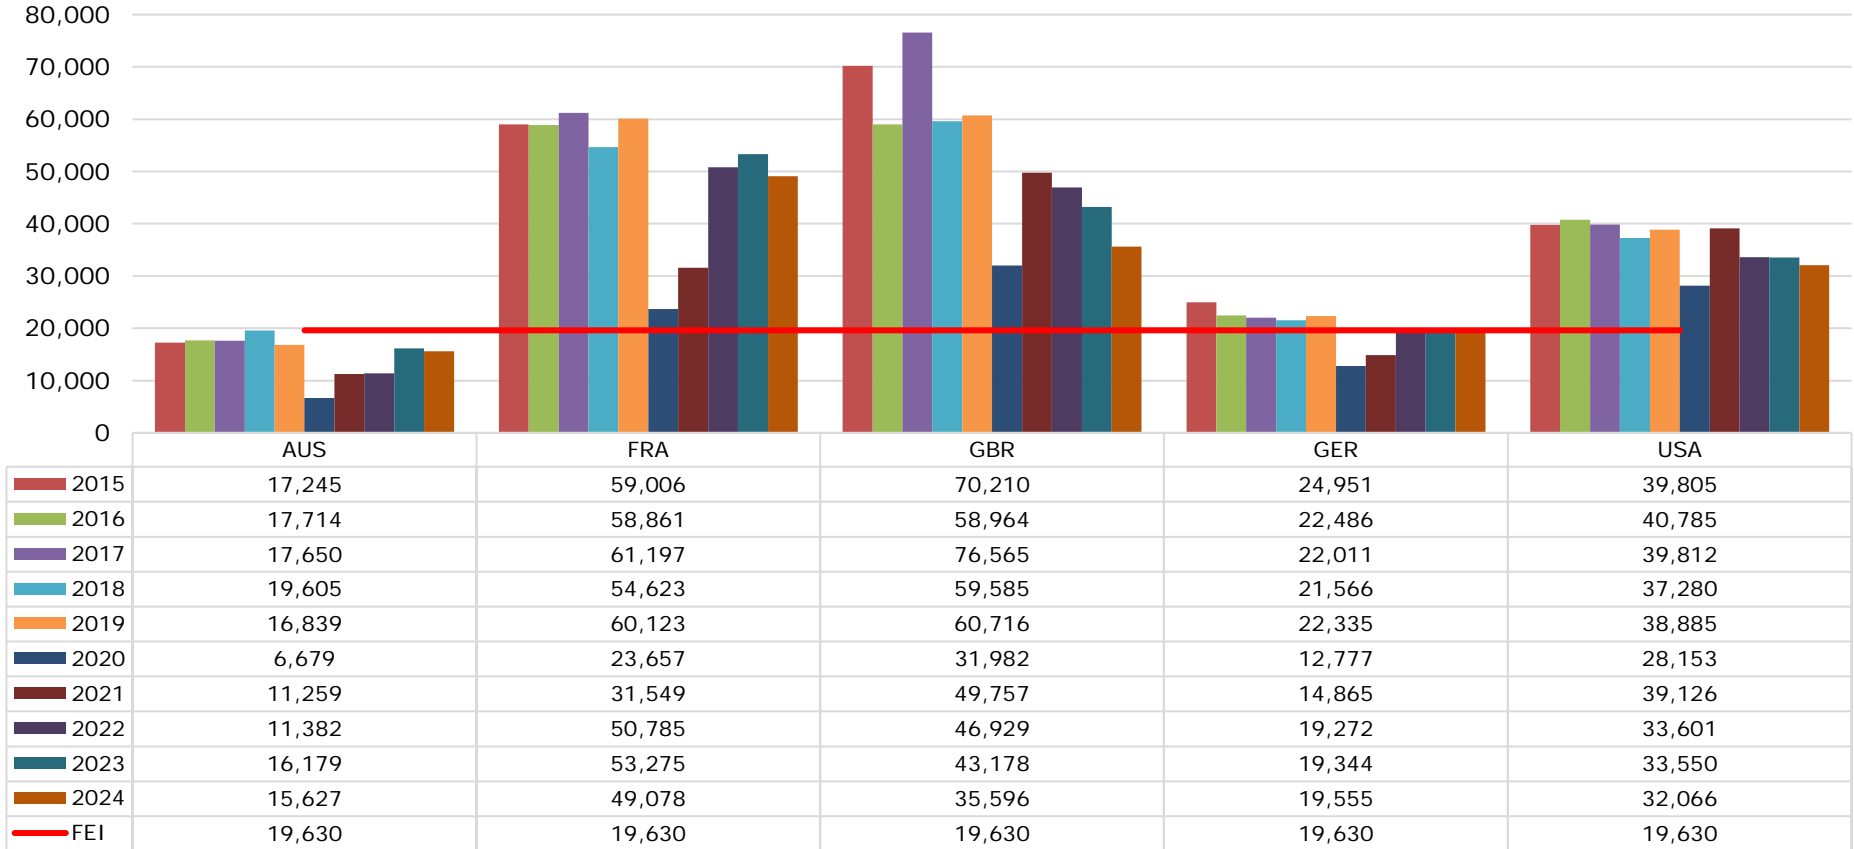

FEI[™]

EVENTING

2024 National Statistics

The following NFs did not provide the 2024 data:

*ARG, ESA, GUA, IND, MEX, POL, ROU, SVK, THA, UKR, URU,
VEN, ZIM*

The full National Statistics will be published on the FEI website:

[Eventing / Risk Management / Seminars 2025-2026](#)

14 January 2025

Number of starters

NFs with more than 6,500 starters in 2024

FEI 19,630
in 2024

Number of starters

NFs with more than 1,000 starters in 2024

FEI 19,630
in 2024

	AUT	BEL	CAN	CZE	ESP	FIN	IRL	ITA	NED	NZL	POL	RSA	RUS	SUI	SWE
2015	1,860	3,201	6,276	1,673	1,823	1,215	8,878	2,939	5,147		2,155		1,641	1,225	4,942
2016	2,256	2,988	5,817		1,544	1,306	7,731	3,525	5,359		2,312		1,458	1,691	5,284
2017	2,028	3,308	5,124	2,218	1,973	1,327	7,418	1,522	6,023	5,256	2,165		1,318	1,991	5,295
2018	2,035	3,381	5,360	2,333	1,830	1,369	7,909	2,962	6,469	5,967	2,588	2,604	1,436	2,048	5,693
2019	1,994	2,939	5,120		1,925	1,363	7,432	3,620	5,742	5,040	2,306		1,188	2,072	5,579
2020	876	892	1,557	1,276	1,567	1,265	4,069	2,188	2,718	3,770	1,467	1,255	646	794	3,436
2021	1,856	1,779	3,232	1,617	2,127	1,421	4,158	3,343	4,260	4,392	1,579	3,006	1,307	737	2,682
2022	1,557	6,390	3,527	1,873	2,143	1,212	6,321	1,954	5,240		1,961	2,350	1,667	1,557	3,208
2023	1,684	5,873	3,692	1,965	2,195		5,063	2,307	5,604	4,340	1,880	2,634		1,836	2,973
2024	1,841	5,451	3,063	1,628	2,001	1,366	5,192	2,641	6,232	4,863		1,600	1,511	1,862	2,755