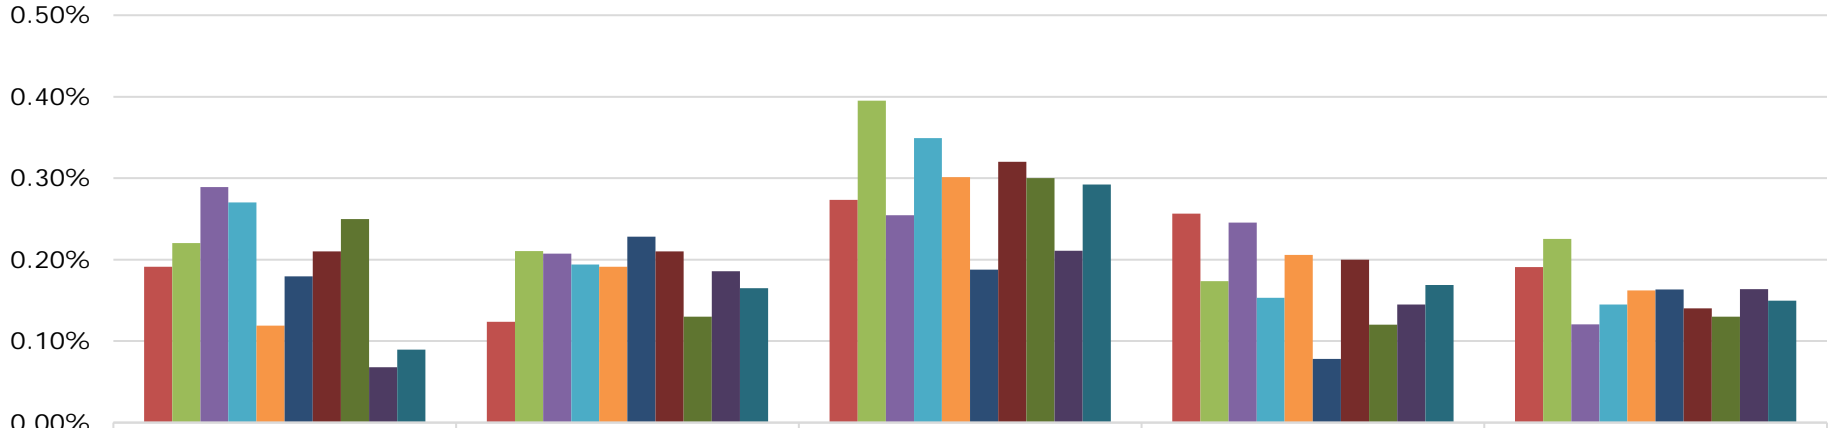

Horse falls (as a percentage of starters)

NFs with more than 6,500 starters in 2024

FEI 1.00%
in 2024

	AUS	FRA	GBR	GER	USA
2015	0.19%	0.12%	0.27%	0.26%	0.19%
2016	0.22%	0.21%	0.40%	0.17%	0.23%
2017	0.29%	0.21%	0.25%	0.25%	0.12%
2018	0.27%	0.19%	0.35%	0.15%	0.14%
2019	0.12%	0.19%	0.30%	0.21%	0.16%
2020	0.18%	0.23%	0.19%	0.08%	0.16%
2021	0.21%	0.21%	0.32%	0.20%	0.14%
2022	0.25%	0.13%	0.30%	0.12%	0.13%
2023	0.07%	0.19%	0.21%	0.14%	0.16%
2024	0.09%	0.17%	0.29%	0.17%	0.15%