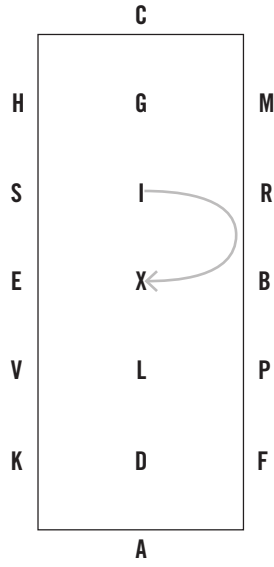

USEF Driven Dressage Intermediate Test 2 - Singles 100x40 meter

USEF Driven Dressage Intermediate Test 2 - Singles 100x40 meter

13

14

15

16

17

18

19

20

KEY:

Halt

One handed movement *

Walk

Free Walk

Rein Back

Trot

Extended Trot

Collected Trot

Canter