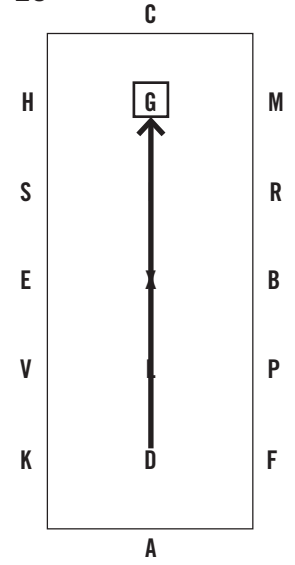

USEF Driven Dressage Intermediate Test 2 - Singles 100x40 meter

USEF Driven Dressage Intermediate Test 2 - Singles 100x40 meter

13

14

15

16

17

18

19

20

KEY:

Halt

One handed movement *

Walk

Free Walk

Rein Back

Trot

Extended Trot

Collected Trot

Canter