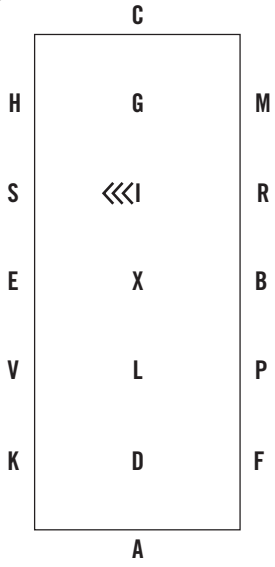

USEF Driven Dressage Intermediate Test 2 - Singles 100x40 meter

USEF Driven Dressage Intermediate Test 2 - Singles 100x40 meter

13

14

15

16

17

18

19

20

KEY:

Halt

One handed movement *

Walk

Free Walk

Rein Back

Trot

Extended Trot

Collected Trot

Canter