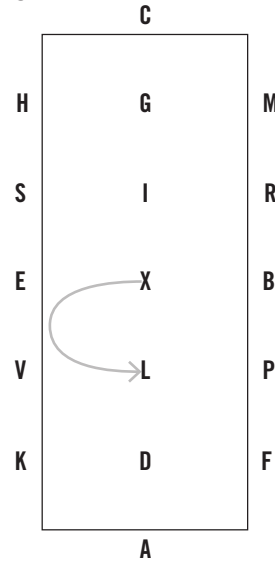

USEF Driven Dressage Intermediate Test 2 - Singles 100x40 meter

USEF Driven Dressage Intermediate Test 2 - Singles 100x40 meter

13

14

15

16

17

18

19

20

KEY:

Halt

One handed movement *

Walk

Free Walk

Rein Back

Trot

Extended Trot

Collected Trot

Canter