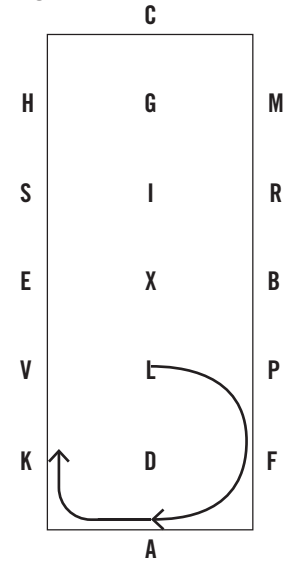

USEF Driven Dressage Intermediate Test 2 - Singles 100x40 meter

USEF Driven Dressage Intermediate Test 2 - Singles 100x40 meter

13

14

15

16

17

18

19

20

KEY:

Halt

One handed movement *

Walk

Free Walk

Rein Back

Trot

Extended Trot

Collected Trot

Canter