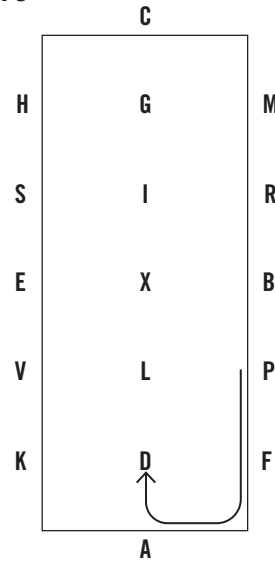

USEF Driven Dressage Intermediate Test 2 - Singles 100x40 meter

USEF Driven Dressage Intermediate Test 2 - Singles 100x40 meter

13

14

15

16

17

18

19

20

KEY:

Halt

One handed movement *

Walk

Free Walk

Rein Back

Trot

Extended Trot

Collected Trot

Canter