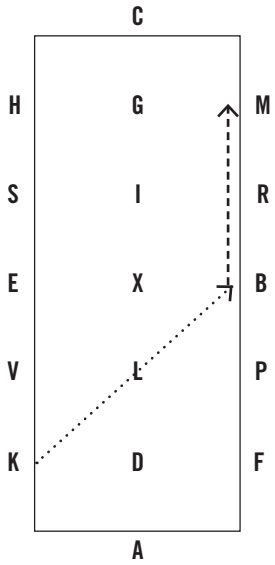

USEF Driven Dressage Intermediate Test 2 - Singles 100x40 meter

USEF Driven Dressage Intermediate Test 2 - Singles 100x40 meter

13

14

15

16

17

18

19

20

KEY:

Halt

One handed movement *

Walk

Free Walk

Rein Back