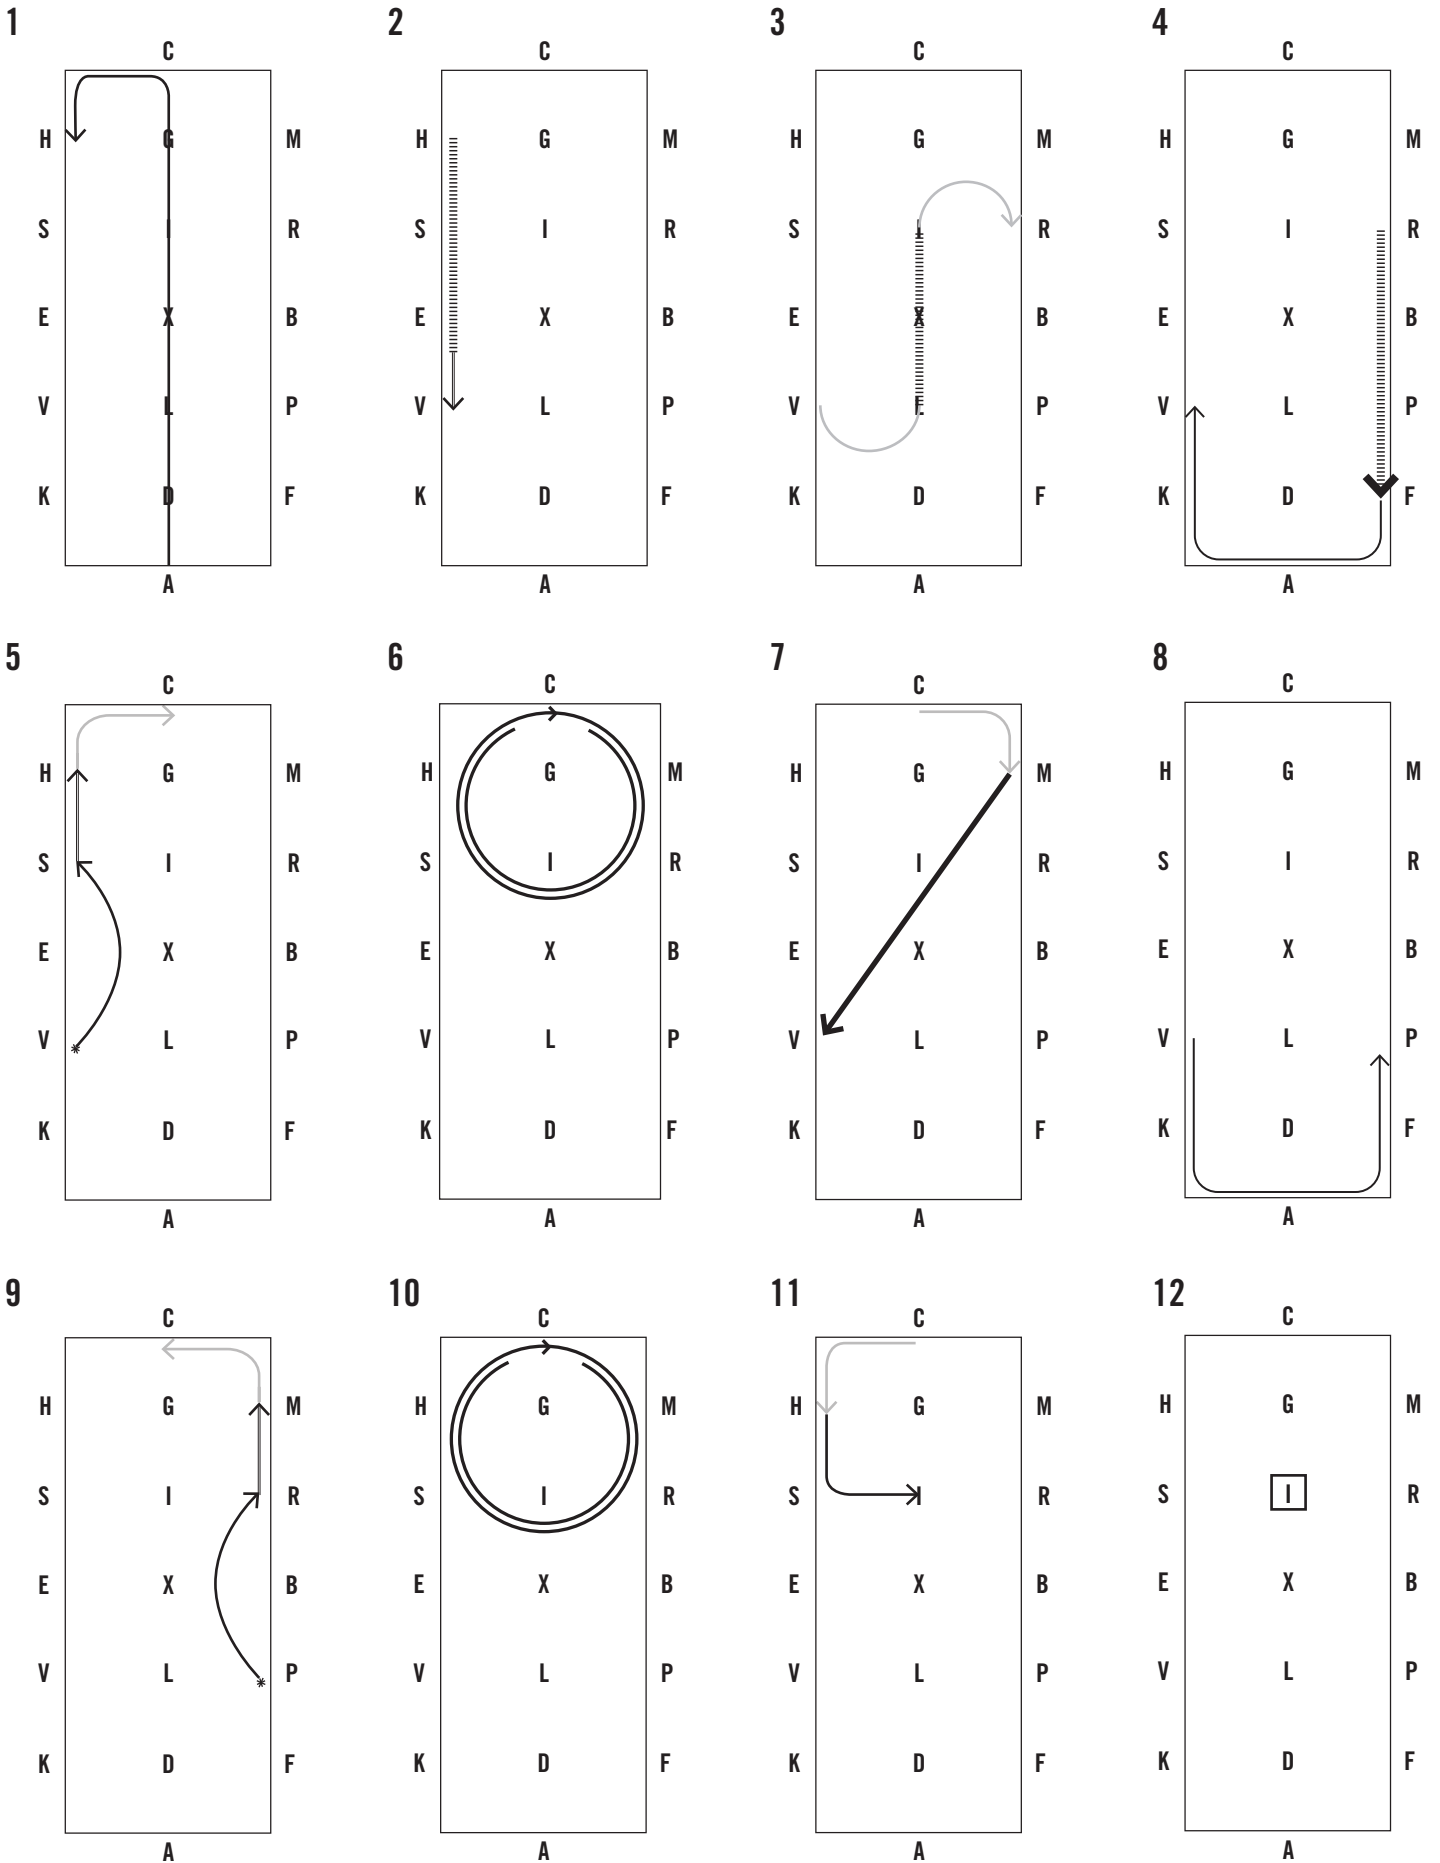

USEF Driven Dressage Intermediate Test 2 - Singles 100x40 meter

USEF Driven Dressage Intermediate Test 2 - Singles 100x40 meter

13

14

15

16

17

18

19

20

KEY:

Halt

One handed movement *

Walk

Free Walk

Rein Back

Trot

Extended Trot

Collected Trot

Canter