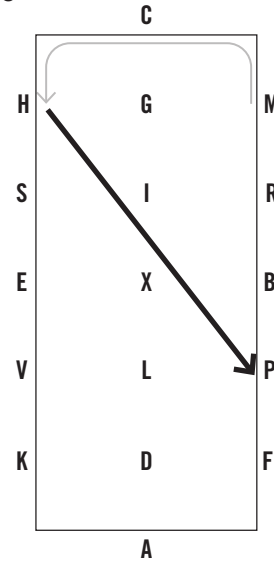

USEF Driven Dressage Intermediate Test 2 - Singles 100x40 meter

USEF Driven Dressage Intermediate Test 2 - Singles 100x40 meter

13

14

15

16

17

18

19

20

KEY:

Halt

One handed movement *

Walk

Free Walk

Rein Back