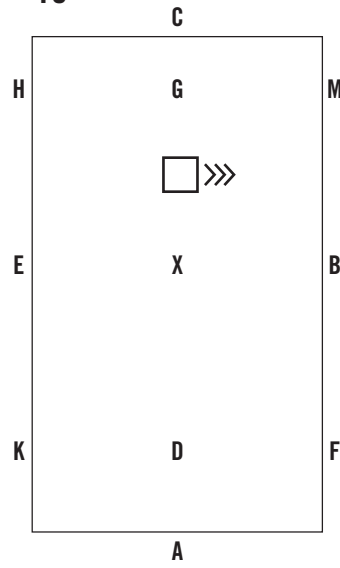

USEF Driven Dressage Intermediate Test 1 - Singles 80x40 meter

USEF Driven Dressage Intermediate Test 1 - Singles 80x40 meter

15

16

17 & 18

19

20 & 21

KEY:

Halt 

One handed movement *

Walk 

Free Walk 

Rein Back 

Trot 

Extended Trot 

Collected Trot 

Canter 