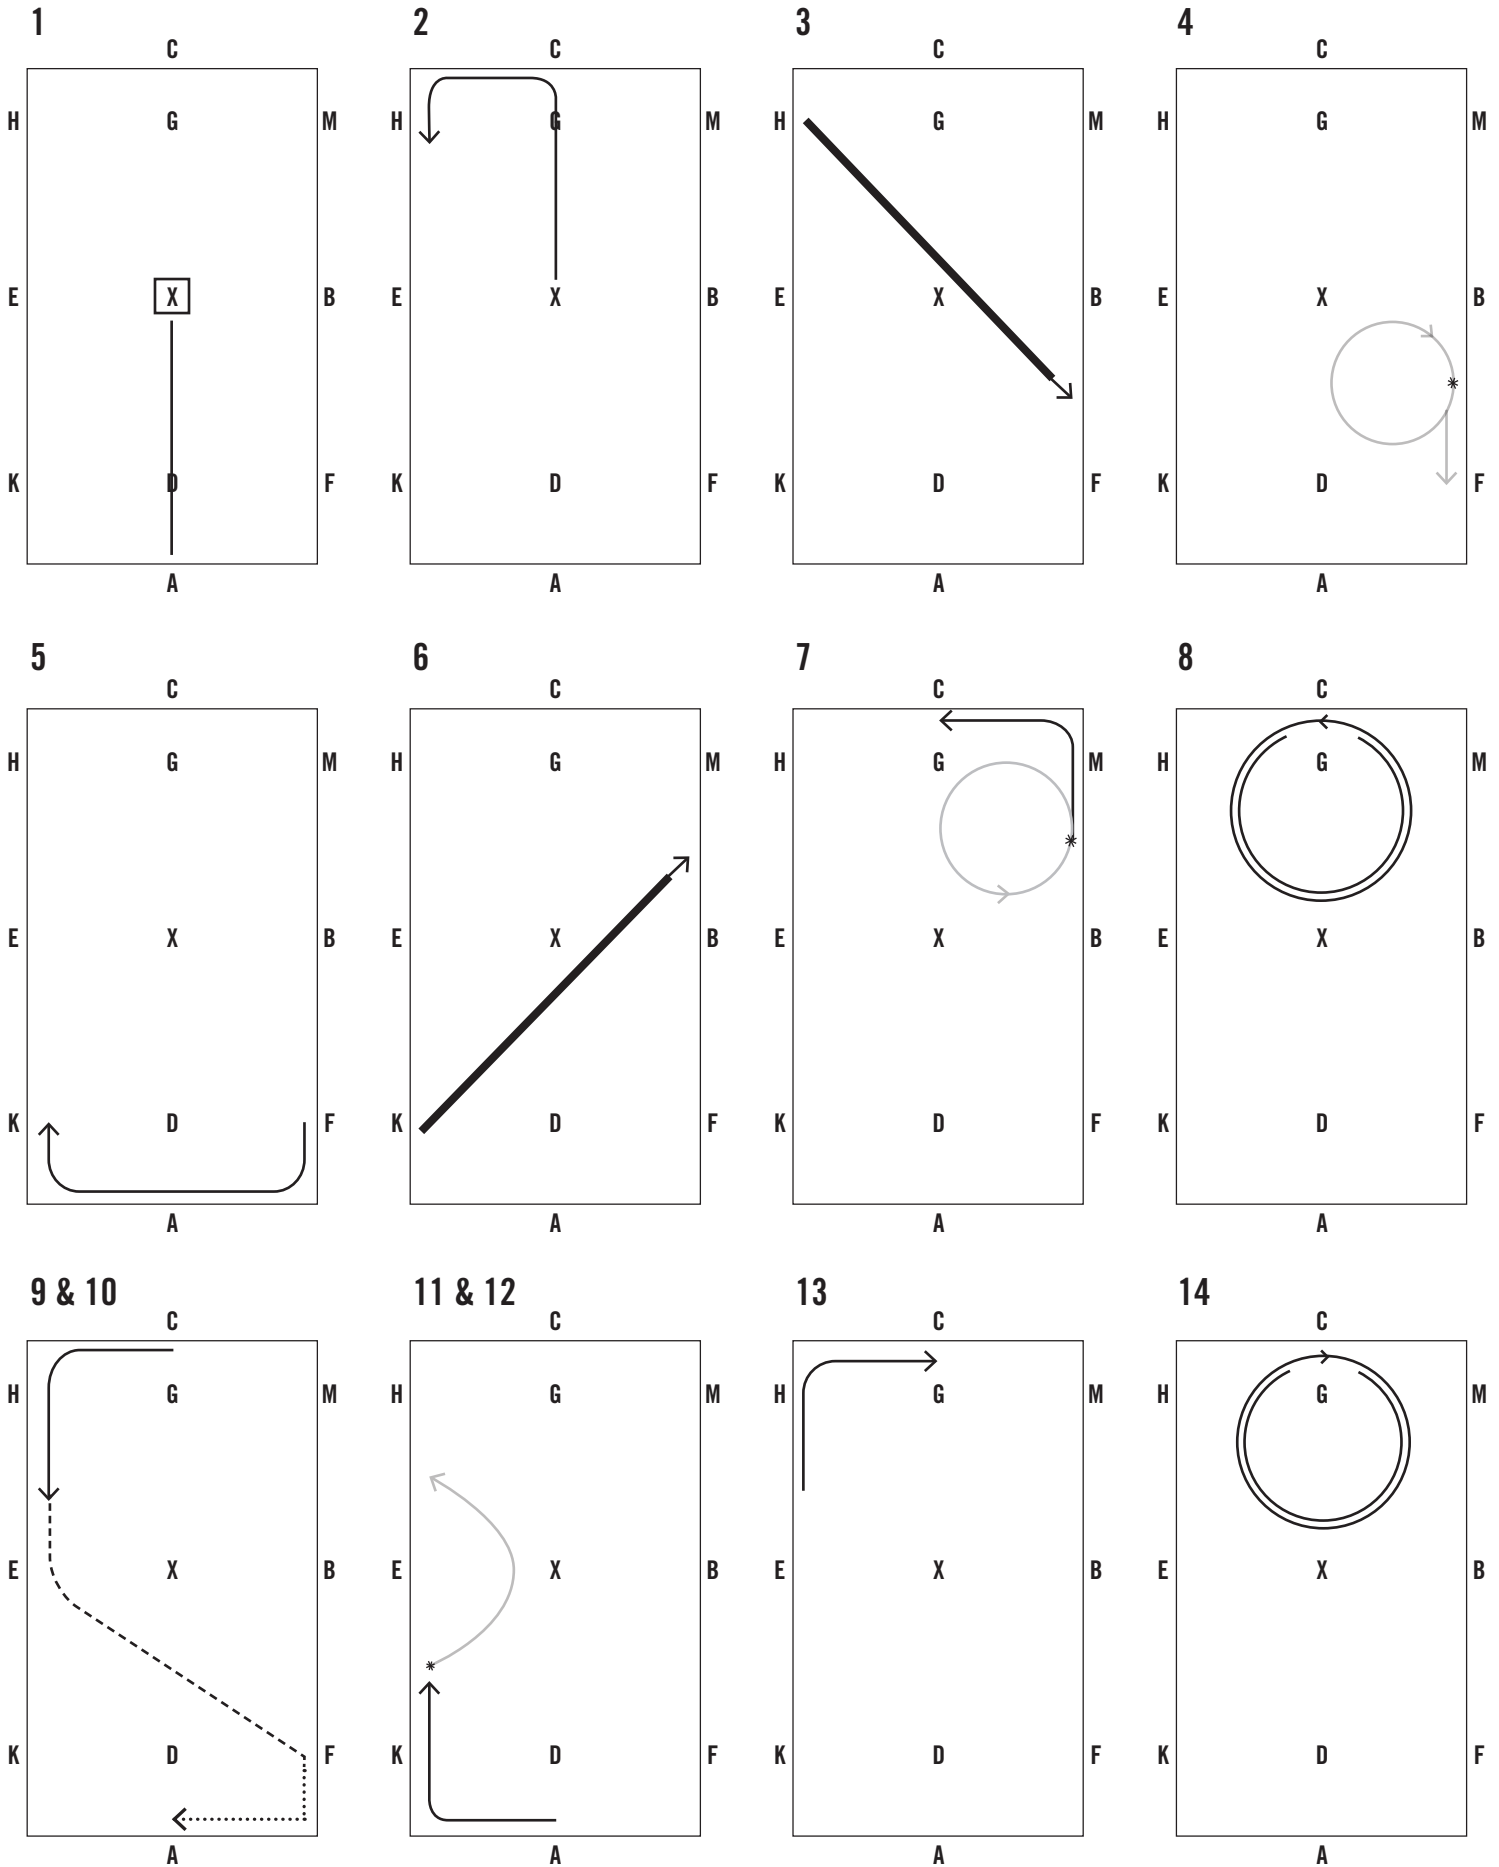

USEF Driven Dressage Intermediate Test 1 - Singles 80x40 meter

USEF Driven Dressage Intermediate Test 1 - Singles 80x40 meter

15

16

17 & 18

19

20 & 21

KEY:

Halt 

One handed movement *

Walk 

Free Walk 

Rein Back 

Trot 

Extended Trot 

Collected Trot 