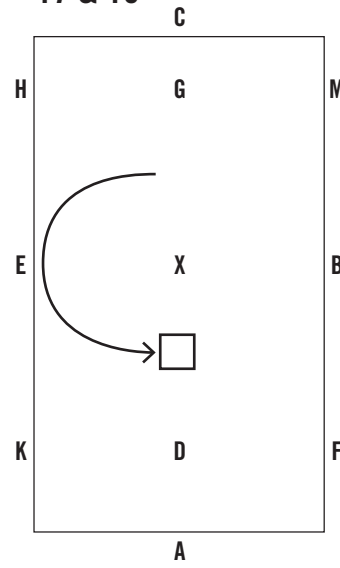

USEF Driven Dressage Intermediate Test 1 - Singles 80x40 meter

USEF Driven Dressage Intermediate Test 1 - Singles 80x40 meter

15

16

17 & 18

19

20 & 21

KEY:

Halt 

One handed movement *

Walk 

Free Walk 

Rein Back 

Trot 

Extended Trot 

Collected Trot 