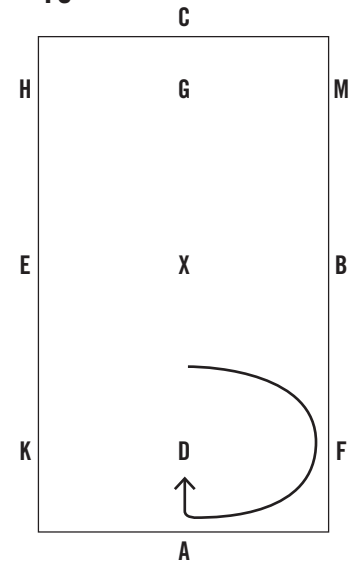

USEF Driven Dressage Intermediate Test 1 - Singles 80x40 meter

USEF Driven Dressage Intermediate Test 1 - Singles 80x40 meter

15

16

17 & 18

19

20 & 21

KEY:

Halt 

One handed movement *

Walk 

Free Walk 

Rein Back 

Trot 

Extended Trot 

Collected Trot 