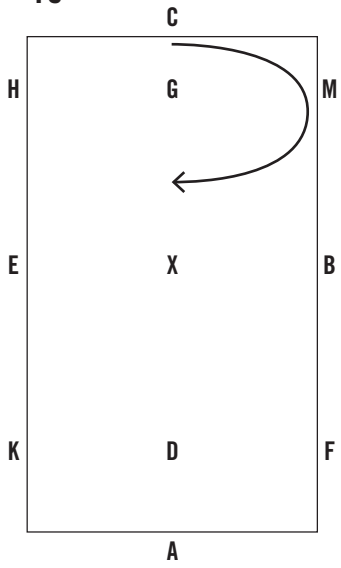

USEF Driven Dressage Intermediate Test 1 - Singles 80x40 meter

USEF Driven Dressage Intermediate Test 1 - Singles 80x40 meter

15

16

17 & 18

19

20 & 21

KEY:

Halt 

One handed movement *

Walk 

Free Walk 

Rein Back 

Trot 

Extended Trot 

Collected Trot 