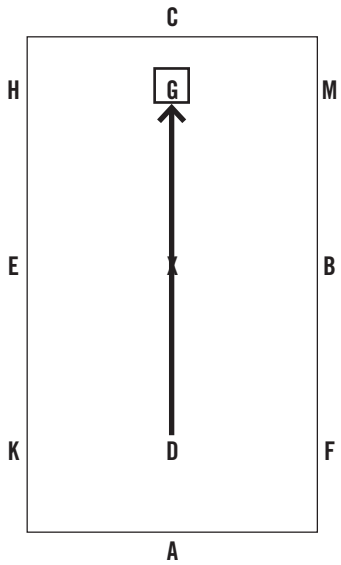

USEF Driven Dressage Intermediate Test 1 - Singles 80x40 meter

USEF Driven Dressage Intermediate Test 1 - Singles 80x40 meter

15

16

17 & 18

19

20 & 21

KEY:

Halt 

One handed movement *

Walk 

Free Walk 

Rein Back 

Trot 

Extended Trot 

Collected Trot 