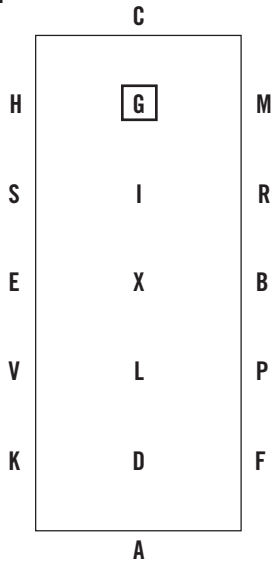

USEF Driven Dressage Intermediate Test 1 - Singles 100x40 meter

USEF Driven Dressage Intermediate Test 1 - Singles 100x40 meter

13

14

15

16

17

18

19

20

21

KEY:

Halt

One handed movement *

Walk

Free Walk