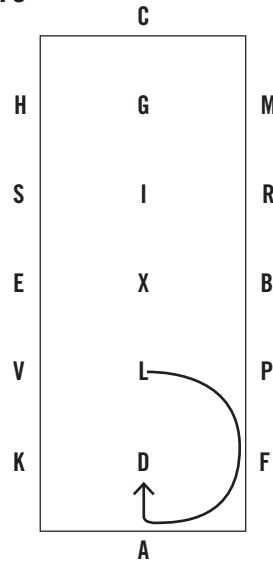

USEF Driven Dressage Intermediate Test 1 - Singles 100x40 meter

USEF Driven Dressage Intermediate Test 1 - Singles 100x40 meter

13

14

15

16

17

18

19

20

21

KEY:

Halt

One handed movement *

Walk

Free Walk

Rein Back

Trot

Extended Trot

Collected Trot

Canter