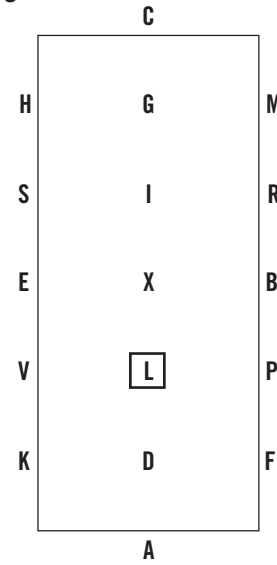

USEF Driven Dressage Intermediate Test 1 - Singles 100x40 meter

USEF Driven Dressage Intermediate Test 1 - Singles 100x40 meter

13

14

15

16

17

18

19

20

21

KEY:

Halt

One handed movement *

Walk

Free Walk