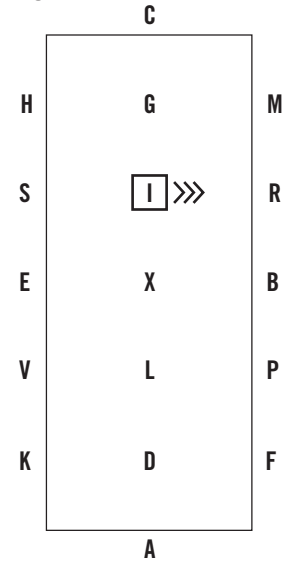

USEF Driven Dressage Intermediate Test 1 - Singles 100x40 meter

USEF Driven Dressage Intermediate Test 1 - Singles 100x40 meter

13

14

15

16

17

18

19

20

21

KEY:

Halt

One handed movement *

Walk

Free Walk

Rein Back

Trot

Extended Trot

Collected Trot

Canter