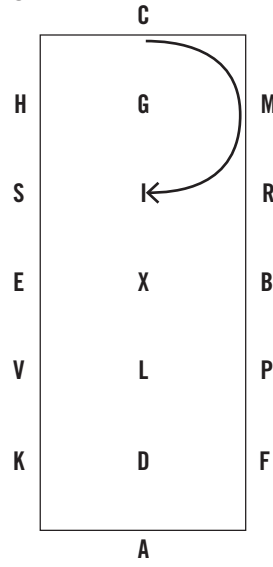

USEF Driven Dressage Intermediate Test 1 - Singles 100x40 meter

USEF Driven Dressage Intermediate Test 1 - Singles 100x40 meter

13

14

15

16

17

18

19

20

21

KEY:

Halt

One handed movement *

Walk

Free Walk

Rein Back

Trot

Extended Trot

Collected Trot

Canter