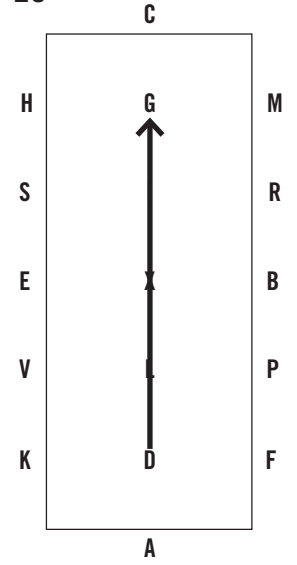

USEF Driven Dressage Intermediate Test 1 - Singles 100x40 meter

USEF Driven Dressage Intermediate Test 1 - Singles 100x40 meter

13

14

15

16

17

18

19

20

21

KEY:

Halt

One handed movement *

Walk

Free Walk