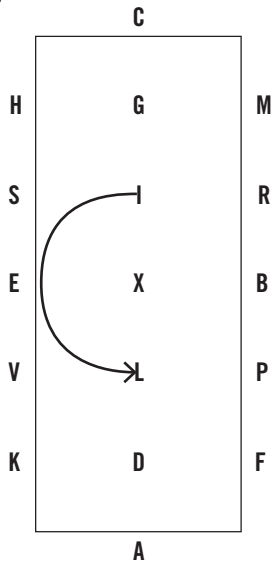

USEF Driven Dressage Intermediate Test 1 - Singles 100x40 meter

USEF Driven Dressage Intermediate Test 1 - Singles 100x40 meter

13

14

15

16

17

18

19

20

21

KEY:

Halt

One handed movement *

Walk

Free Walk