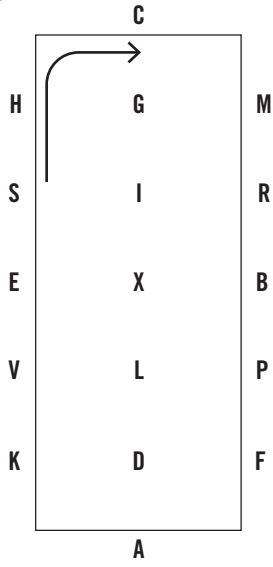

USEF Driven Dressage Intermediate Test 1 - Singles 100x40 meter

USEF Driven Dressage Intermediate Test 1 - Singles 100x40 meter

13

14

15

16

17

18

19

20

21

KEY:

Halt

One handed movement *

Walk

Free Walk

Rein Back

Trot

Extended Trot

Collected Trot

Canter