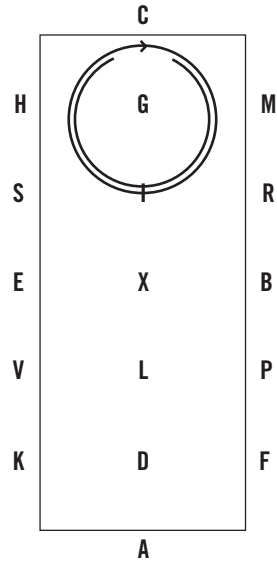

USEF Driven Dressage Intermediate Test 1 - Singles 100x40 meter

USEF Driven Dressage Intermediate Test 1 - Singles 100x40 meter

13

14

15

16

17

18

19

20

21

KEY:

Halt

One handed movement *

Walk

Free Walk