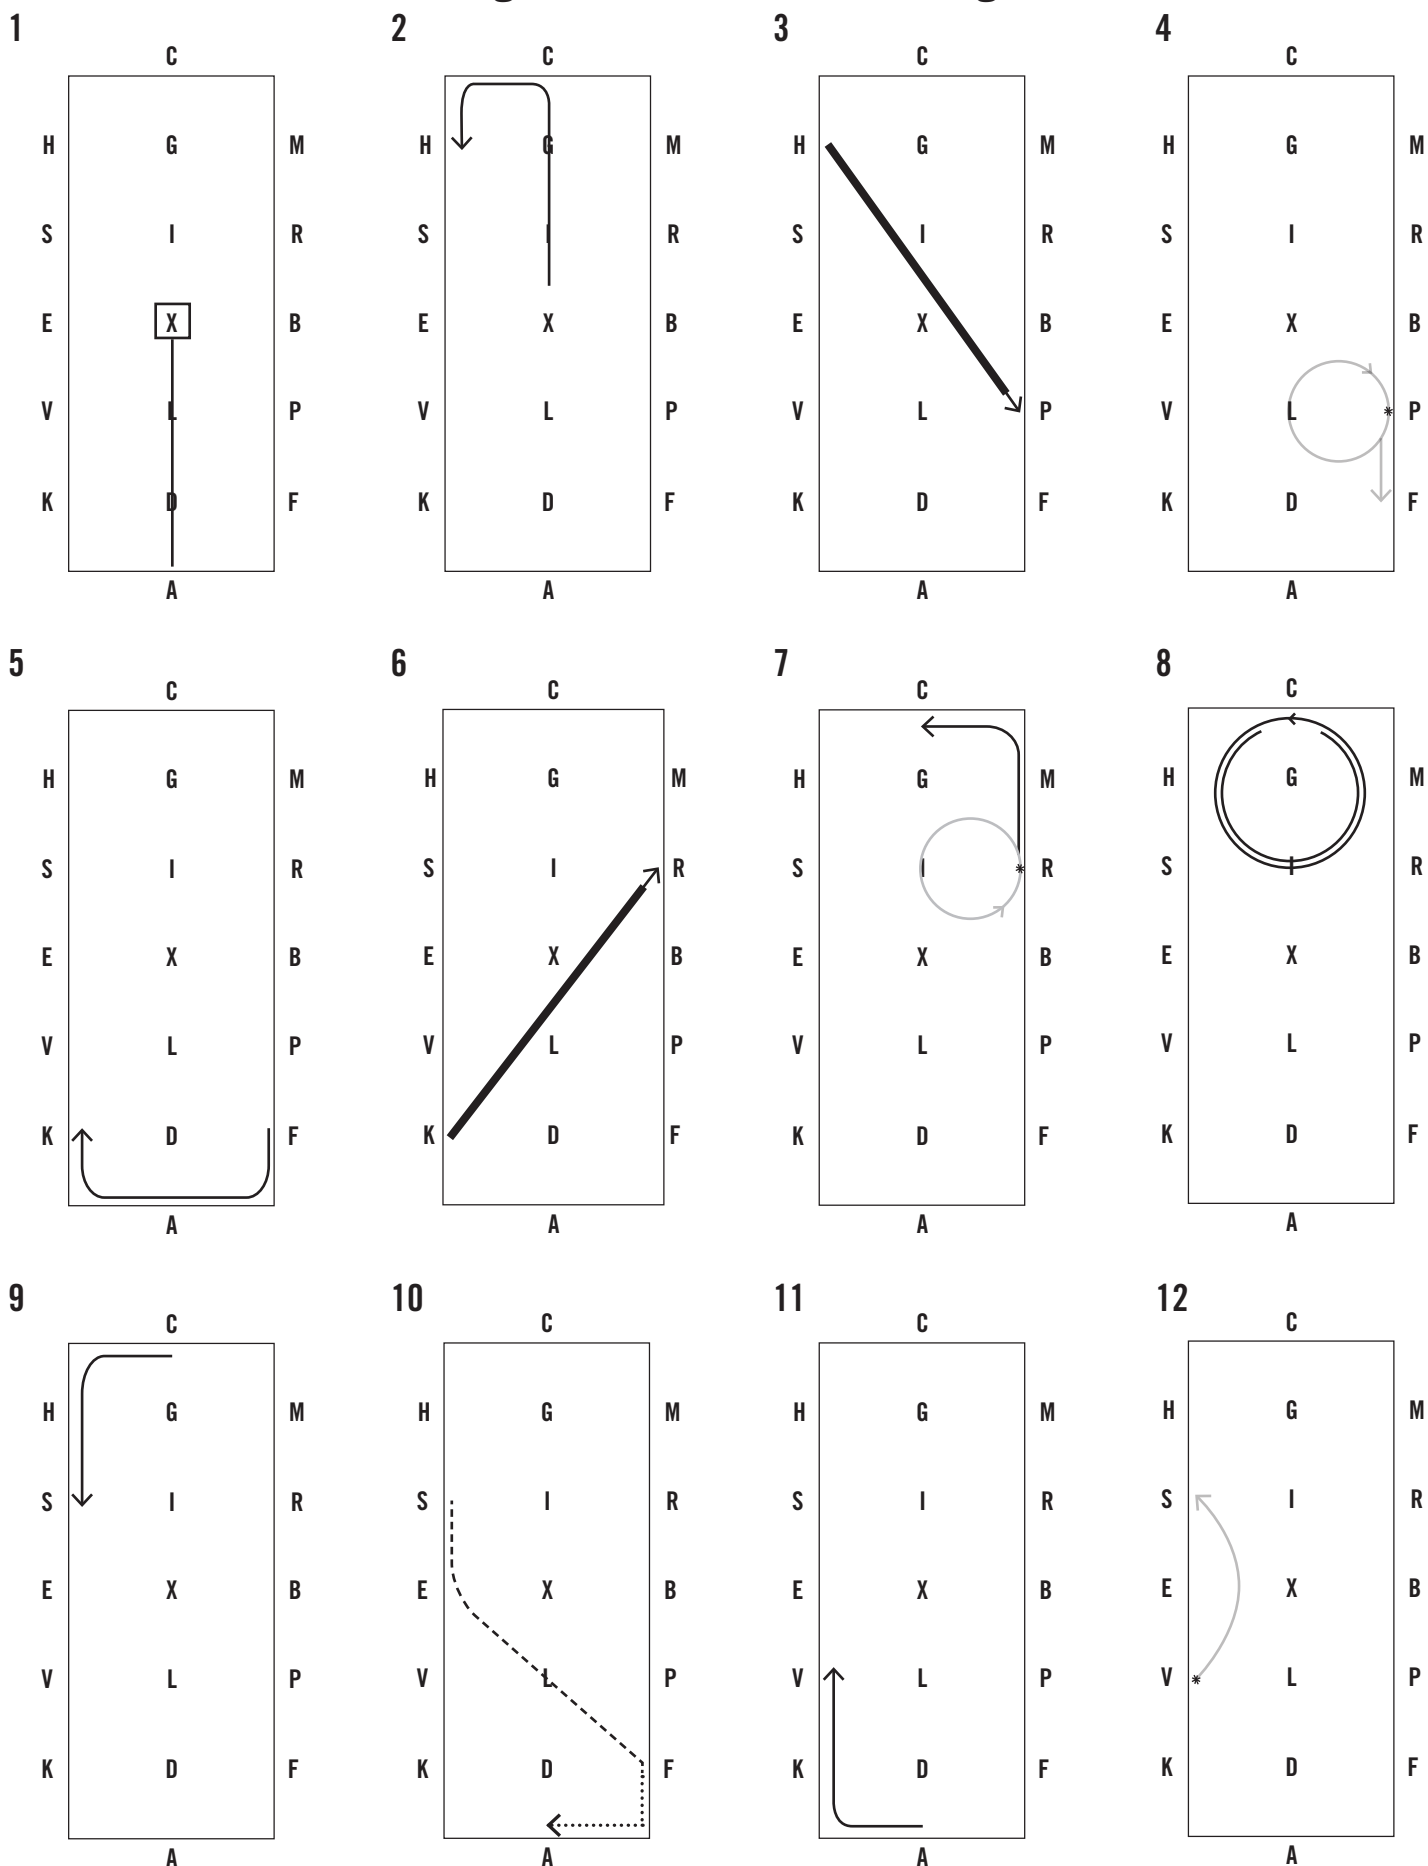

USEF Driven Dressage Intermediate Test 1 - Singles 100x40 meter

USEF Driven Dressage Intermediate Test 1 - Singles 100x40 meter

13

14

15

16

17

18

19

20

21

KEY:

Halt

One handed movement *

Walk

Free Walk