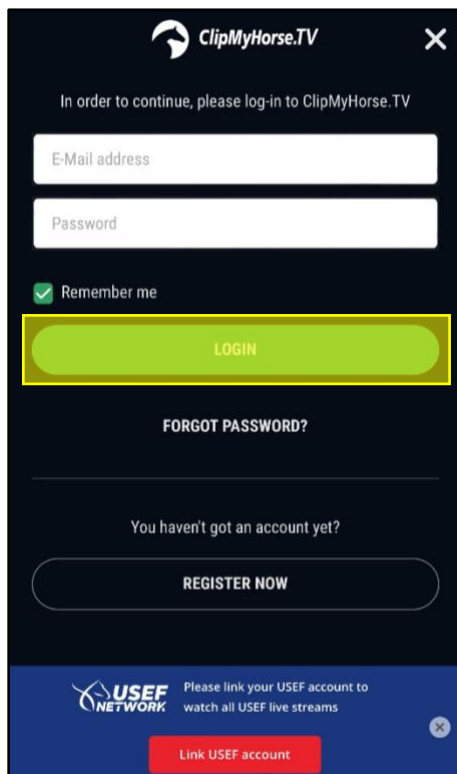

- 1 These methods should be used to log into ClipMyHorse.tv **after** creating your account. (If you see an icon of a person, that means you are already logged in to your ClipMyHorse.tv account.)
- 2 Each device has its own method for logging in. Please see below for the device you are using.
- 3 To log into the USEF Network powered by ClipMyHorse.tv, go to https://www.clipmyhorse.tv/en_US/usef.

Smartphone

- 1 On the main USEF Network page on ClipMyHorse.tv, you will see 3 lines in the top left corner.

2 On the main menu, select the button to Login at the bottom.

3 Once you select to Login, you will be directed to enter your e-mail address and password you set when setting up your USEF Network powered by ClipMyHorse.tv account. Once your information is entered, select the login button below.

- 4 Once logged in, you will be redirected back to the main USEF Network page on ClipMyHorse.tv. To access account information, menu items, or to log out, select the 3 lines in the top left corner.