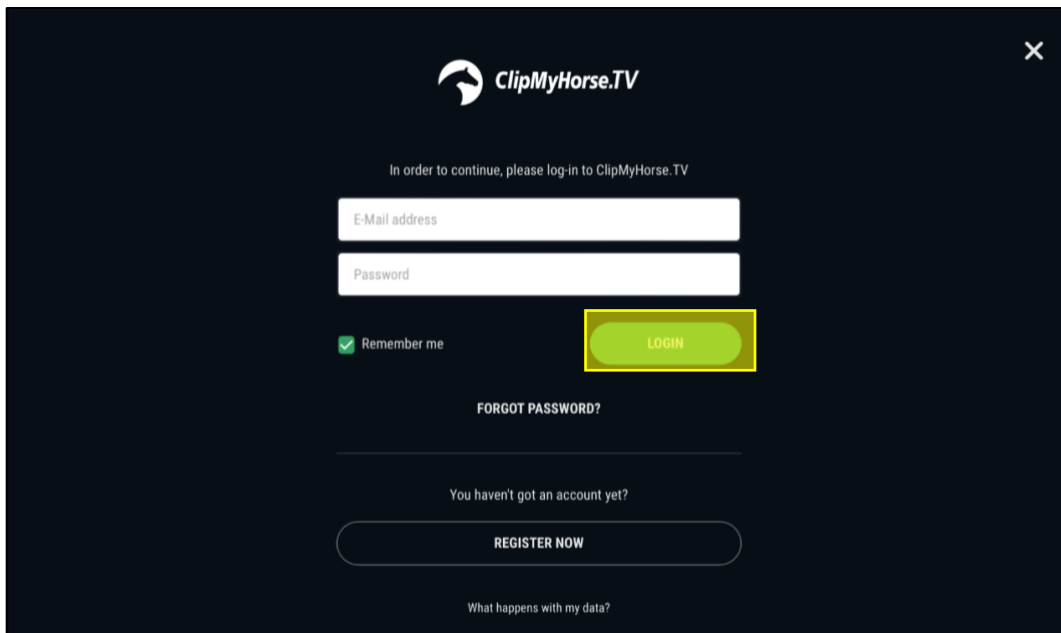

Recent Events

				
---	---	---	--	---

IMPORTANT NOTE: YOUR CLIPMYHORSE.TV ACCOUNT AND LOGIN CREDENTIALS ARE SEPARATE FROM YOUR USEF.ORG ACCOUNT AND LOGIN CREDENTIALS

- 1 These methods should be used to log into ClipMyHorse.tv **after** creating your account. (If you see an icon of a person, that means you are already logged in to your ClipMyHorse.tv account.)
- 2 Each device has its own method for logging in. Please see below for the device you are using.
- 3 To log into the USEF Network powered by ClipMyHorse.tv, go to https://www.clipmyhorse.tv/en_US/usef.

Tablet

- 1 On the main USEF Network page on ClipMyHorse.tv, you will see an arrow button in the top right corner.

- 2 Once you select to Login, you will be directed to enter your e-mail address and password you set when setting up your USEF Network powered by ClipMyHorse.tv account. Once your information is entered, select the login button below.